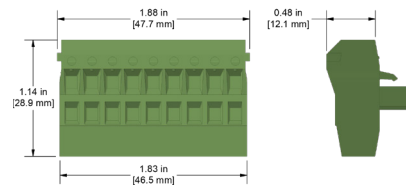

Junction Box Terminals

Multi-Position Plugs for Continuous Output
Junction Boxes

JB905-1A

Twelve-Position Plug, Spring Cage, for
Connection to Online System Interface
Jacks on CTC SB Series Switch Boxes*

JB905-2A

Twelve-Position Plug, Screw Terminal, for
Connection to Online System Interface
Jacks on CTC SB Series Switch Boxes*

JB907-4A

Nine-Position "T" Plug, Screw Terminal, for
Continuous Output Pass Through in
MMX-MOD3 Modules†