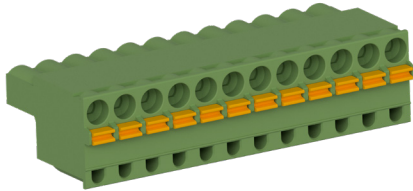

Junction Box Terminals

Multi-Position Plugs for Continuous Output
Junction Boxes

JB905-1A

Twelve-Position Plug, Spring Cage, for
Connection to Online System Interface
Jacks on CTC SB Series Switch Boxes*

JB905-2A

Twelve-Position Plug, Screw Terminal, for
Connection to Online System Interface
Jacks on CTC SB Series Switch Boxes*

JB907-4A

Nine-Position "T" Plug, Screw Terminal, for
Continuous Output Pass Through in
MMX-MOD3 Modules†