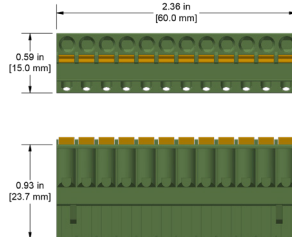

Junction Box Terminals

Multi-Position Plugs for Continuous Output
Junction Boxes

JB905-1A

Twelve-Position Plug, Spring Cage, for
Connection to Online System Interface
Jacks on CTC SB Series Switch Boxes*

JB905-2A

Twelve-Position Plug, Screw Terminal, for
Connection to Online System Interface
Jacks on CTC SB Series Switch Boxes*

JB907-4A

Nine-Position "T" Plug, Screw Terminal, for
Continuous Output Pass Through in
MMX-MOD3 Modules†