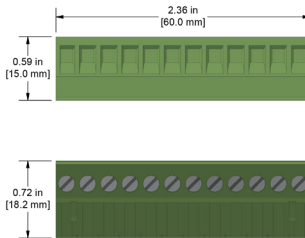

Junction Box Terminals

Multi-Position Plugs for Continuous Output
Junction Boxes

JB905-1A

Twelve-Position Plug, Spring Cage, for
Connection to Online System Interface
Jacks on CTC SB Series Switch Boxes*

JB905-2A

Twelve-Position Plug, Screw Terminal, for
Connection to Online System Interface
Jacks on CTC SB Series Switch Boxes*

JB907-4A

Nine-Position "T" Plug, Screw Terminal, for
Continuous Output Pass Through in
MMX-MOD3 Modules†