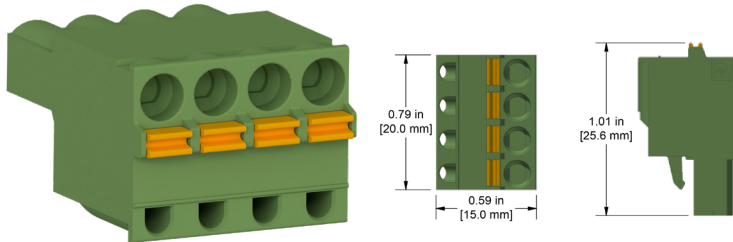

# JB930

Four-Position Plugs for Dual Input and Output Junction Boxes

## JB930-1A

Four-Position Plug, Spring Cage, for use in DSB, JB, and SB Dual Input and Output Junction Boxes

## JB931-1A

Four-Position Plug, Screw Terminal, for use in JB and SB Dual Input and Output Junction Boxes

## JB931-3A

Four-Position "T" Plug, Screw Terminal, for use in DSB Dual Input and Output Junction Boxes

Backed by our Unconditional Lifetime Warranty

[www.ctconline.com](http://www.ctconline.com) | [sales@ctconline.com](mailto:sales@ctconline.com) | 585-924-5900