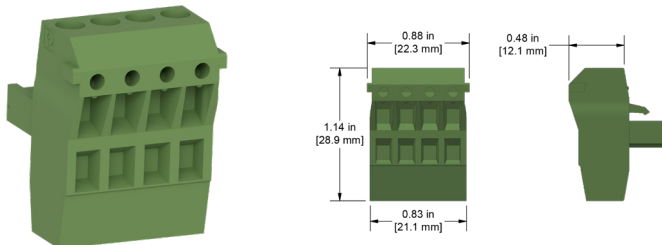

# JB930

Four-Position Plugs for Dual Input and Output Junction Boxes

## JB930-1A

Four-Position Plug, Spring Cage, for use in DSB, JB, and SB Dual Input and Output Junction Boxes

## JB931-1A

Four-Position Plug, Screw Terminal, for use in JB and SB Dual Input and Output Junction Boxes

## JB931-3A

Four-Position "T" Plug, Screw Terminal, for use in DSB Dual Input and Output Junction Boxes

Backed by our Unconditional Lifetime Warranty

[www.ctconline.com](http://www.ctconline.com) | [sales@ctconline.com](mailto:sales@ctconline.com) | 585-924-5900