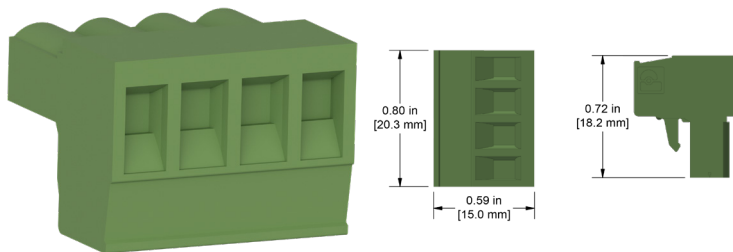

# JB930

Four-Position Plugs for Dual Input and Output Junction Boxes

## JB930-1A

Four-Position Plug, Spring Cage, for use in DSB, JB, and SB Dual Input and Output Junction Boxes

## JB931-1A

Four-Position Plug, Screw Terminal, for use in JB and SB Dual Input and Output Junction Boxes

## JB931-3A

Four-Position "T" Plug, Screw Terminal, for use in DSB Dual Input and Output Junction Boxes

Backed by our Unconditional Lifetime Warranty

[www.ctconline.com](http://www.ctconline.com) | [sales@ctconline.com](mailto:sales@ctconline.com) | 585-924-5900