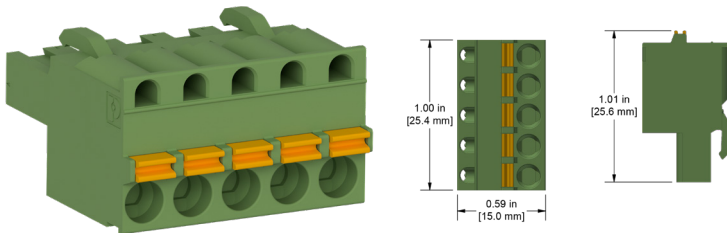

# JB932

Five-Position Plugs for Triaxial Input and Output Junction Boxes

## JB932-1A

Five-Position Plug, Spring Cage, for use in JB and TSB Triaxial Input and Output Junction Boxes

## JB932-2A

Five-Position Plug, Screw Terminal, for use in JB Triaxial Input and Output Junction Boxes

## JB933-1A

Five-Position Plug, "T" Plug, Screw Terminal, for use in JB and TSB Triaxial Input and Output Junction Boxes

Backed by our Unconditional Lifetime Warranty

[www.ctconline.com](http://www.ctconline.com) | [sales@ctconline.com](mailto:sales@ctconline.com) | 585-924-5900