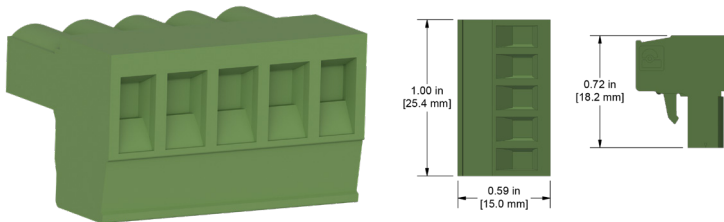

# JB932

Five-Position Plugs for Triaxial Input and Output Junction Boxes

## JB932-1A

Five-Position Plug, Spring Cage, for use in JB and TSB Triaxial Input and Output Junction Boxes

## JB932-2A

Five-Position Plug, Screw Terminal, for use in JB Triaxial Input and Output Junction Boxes

## JB933-1A

Five-Position Plug, "T" Plug, Screw Terminal, for use in JB and TSB Triaxial Input and Output Junction Boxes

Backed by our Unconditional Lifetime Warranty

[www.ctconline.com](http://www.ctconline.com) | [sales@ctconline.com](mailto:sales@ctconline.com) | 585-924-5900