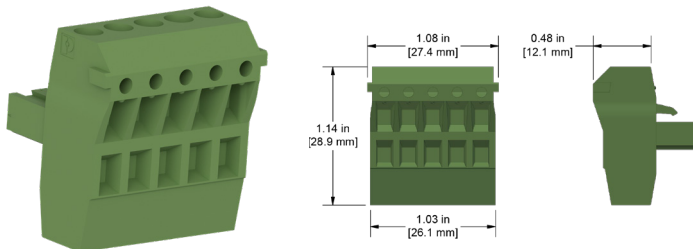

# JB932

Five-Position Plugs for Triaxial Input and Output Junction Boxes

## JB932-1A

Five-Position Plug, Spring Cage, for use in JB and TSB Triaxial Input and Output Junction Boxes

## JB932-2A

Five-Position Plug, Screw Terminal, for use in JB Triaxial Input and Output Junction Boxes

## JB933-1A

Five-Position Plug, "T" Plug, Screw Terminal, for use in JB and TSB Triaxial Input and Output Junction Boxes

Backed by our Unconditional Lifetime Warranty

[www.ctconline.com](http://www.ctconline.com) | [sales@ctconline.com](mailto:sales@ctconline.com) | 585-924-5900