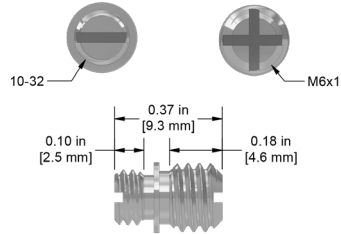

Mounting Studs

MH108-30B

1/4-28 to M5
Adapter Stud,
303 Stainless Steel,
0.36 in. (9 mm) Length

MH108-31B

10-32 to M6x1
Adapter Stud,
303 Stainless Steel,
0.37 in. (9 mm) Length

MH108-32B

10-32 to M5
Adapter Stud,
303 Stainless Steel,
0.31 in. (8 mm) Length

MH108-33B

10-32 Cup-Point
Set Screw,
303 Stainless Steel,
0.38 in. (10 mm) Length

Backed by our Unconditional Lifetime Warranty

www.ctconline.com | sales@ctconline.com | 585-924-5900