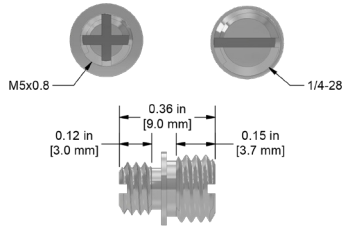

Mounting Studs

MH108-30B

1/4-28 to M5
Adapter Stud,
303 Stainless Steel,
0.36 in. (9 mm) Length

MH108-31B

10-32 to M6x1
Adapter Stud,
303 Stainless Steel,
0.37 in. (9 mm) Length

MH108-32B

10-32 to M5
Adapter Stud,
303 Stainless Steel,
0.31 in. (8 mm) Length

MH108-33B

10-32 Cup-Point
Set Screw,
303 Stainless Steel,
0.38 in. (10 mm) Length

Backed by our Unconditional Lifetime Warranty

www.ctconline.com | sales@ctconline.com | 585-924-5900