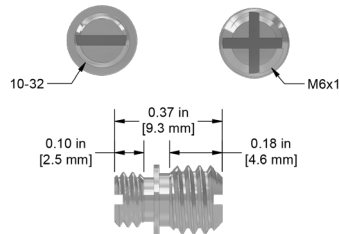

Mounting Studs

MH108-30B

1/4-28 to M5
Adapter Stud,
303 Stainless Steel,
0.36 in. (9 mm) Length

MH108-31B

10-32 to M6x1
Adapter Stud,
303 Stainless Steel,
0.37 in. (9 mm) Length

MH108-32B

10-32 to M5
Adapter Stud,
303 Stainless Steel,
0.31 in. (8 mm) Length

MH108-33B

10-32 Cup-Point
Set Screw,
303 Stainless Steel,
0.38 in. (10 mm) Length

Backed by our Unconditional Lifetime Warranty

www.ctconline.com | sales@ctconline.com | 585-924-5900