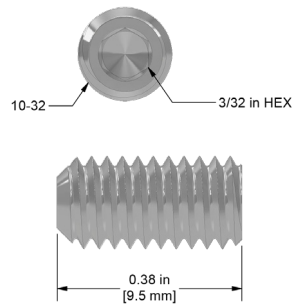

Mounting Studs

MH108-30B

1/4-28 to M5
Adapter Stud,
303 Stainless Steel,
0.36 in. (9 mm) Length

MH108-31B

10-32 to M6x1
Adapter Stud,
303 Stainless Steel,
0.37 in. (9 mm) Length

MH108-32B

10-32 to M5
Adapter Stud,
303 Stainless Steel,
0.31 in. (8 mm) Length

MH108-33B

10-32 Cup-Point
Set Screw,
303 Stainless Steel,
0.38 in. (10 mm) Length

Backed by our Unconditional Lifetime Warranty

www.ctconline.com | sales@ctconline.com | 585-924-5900