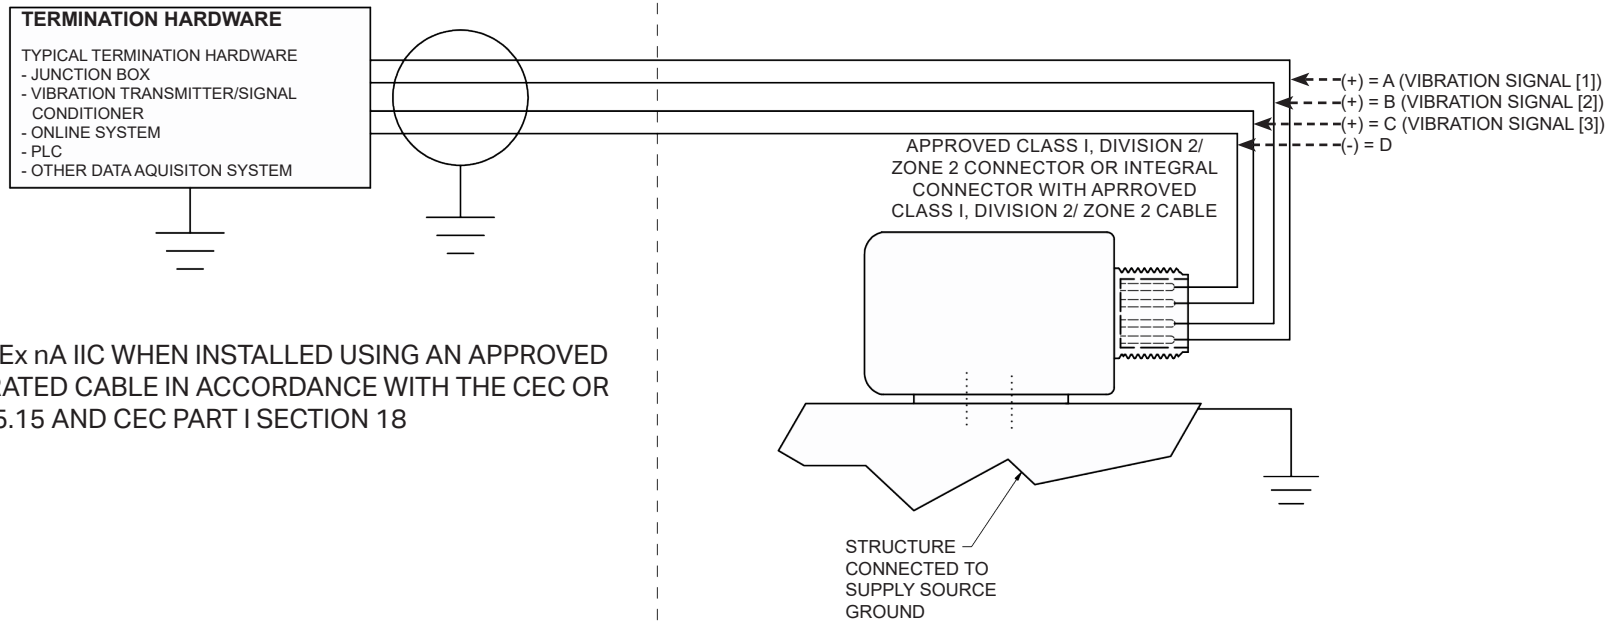

CLASS 1, DIVISION 2 / ZONE 2 INSTALLATION DRAWING FOR FOUR PIN SENSORS

NON-HAZARDOUS AREA

HAZARDOUS AREA

NOTES:

- ▶ CLASS I, DIVISION 2 / Ex nA IIC WHEN INSTALLED USING AN APPROVED ZONE 2 / DIVISION 2 RATED CABLE IN ACCORDANCE WITH THE CEC OR THE NEC ARTICLE 505.15 AND CEC PART I SECTION 18